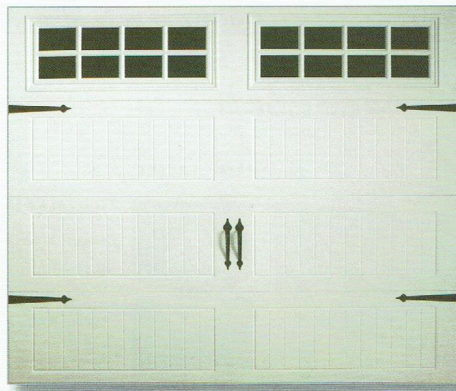

440
NON INSULATED

441
INSULATED

doorLink
Manufacturing, Inc.®

24 GAUGE

LONG GROOVED PANEL

440

PAINT
1.0
MIL

441

PAINT
1.0
MIL

EFFICIENCY
6.85
R-VALUE

INTERIOR
VINYL
SKIN

Constructed of top quality materials, highly detailed grooved panel, deep pebblegrain texture and two coat prefinished paint system all combine to enhance the beauty of your home.