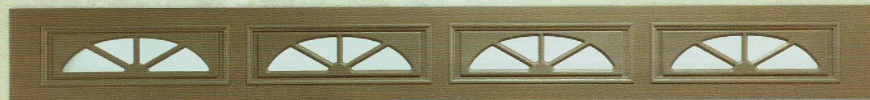

2410, 2470, 2471, 2472
2570, 2571, 2572
1/8" Tempered
1/8" Tempered Frosted

Cascade

Cathedral

Colonial

Plain

Prairie

Sherwood

Sunburst