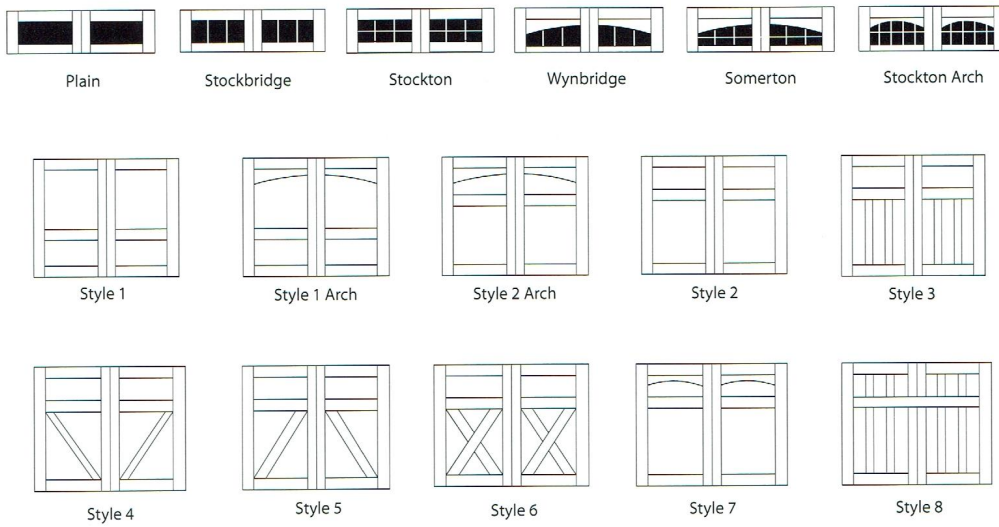

The Homestead Garage Door is a cost effective and simple way to enhance the curb appeal of any home. With many different styles and colors to choose from, the Homestead Garage Door will add value and give your home its own unique expression.

## Door Style Guide

\*Windows Not Available on Style 1 Arch, Style 2 Arch, Style 7, or Style 8.